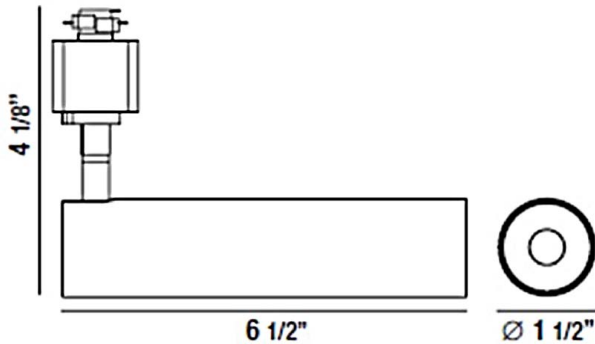

ORDERING OPTIONS

IMAGE	ITEM NUMBER	CCT	FINISH
	35457-30-01	3000K	Black
	35457-35-01	3000K	Black
	35457-30-02	3000K	White
	35457-35-02	3000K	White

PROJECT INFORMATION

Job Name: Date: Type:

Comments: