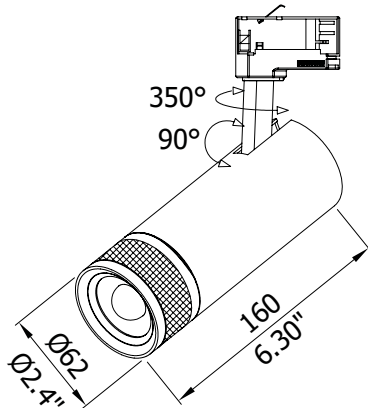

FOCUS LED 14W ARCHITECTURAL TRACK FIXTURE

PRODUCT DETAILS

No.	39713-XX-XX
Material	Die Cast Aluminum
Product Color	Black, White
Length	6.30"
Diameter	2.40"
Height	8.00"
Weight	1.66lb

LIGHT SOURCE DETAILS

Light Source Type	Integrated LED
Input Voltage	120V
Wattage	14W
Delivered Lumens	Up to 1120 Lm @55°
Kelvin	3000K, 3500K
CRI	90+

TECHNICAL DETAILS

Track Compatibility	Eurofase/ H-Style
Beam Angle	20° - 55° field adjustable
Dimmable	Triac Dimming
Adjustability	Up to 90° Vertical 350° Horizontal
Location Listing	Damp, Indoor use only
Approval	 Compliant
Warranty	

ORDERING OPTIONS

IMAGE	ITEM NUMBER	CCT	FINISH
	39713-30-01	3000K	Black
	39713-35-01	3500K	Black
	39713-30-02	3000K	White
	39713-35-02	3500K	White

OPTIONAL ACCESSORY

HONEY COMB LOUVER

FINISH	ITEM NUMBER
--------	-------------