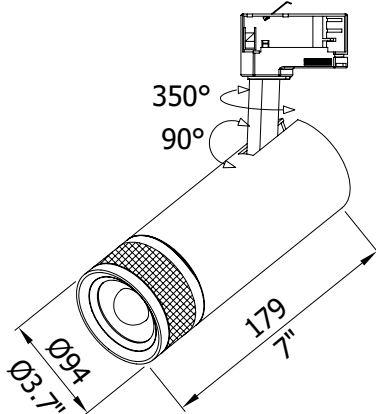

OPTIONAL ACCESSORY

HONEY COMB LOUVER

ORDERING OPTIONS

IMAGE	ITEM NUMBER	CCT	FINISH
	39714-30-01	3000K	Black
	39714-35-01	3500K	Black
	39714-30-02	3000K	White
	39714-35-02	3500K	White

FINISH	ITEM NUMBER
BLACK	39758-01-018
WHITE	39758-02-018

PROJECT INFORMATION

Job Name: Date: Type:

Comments: