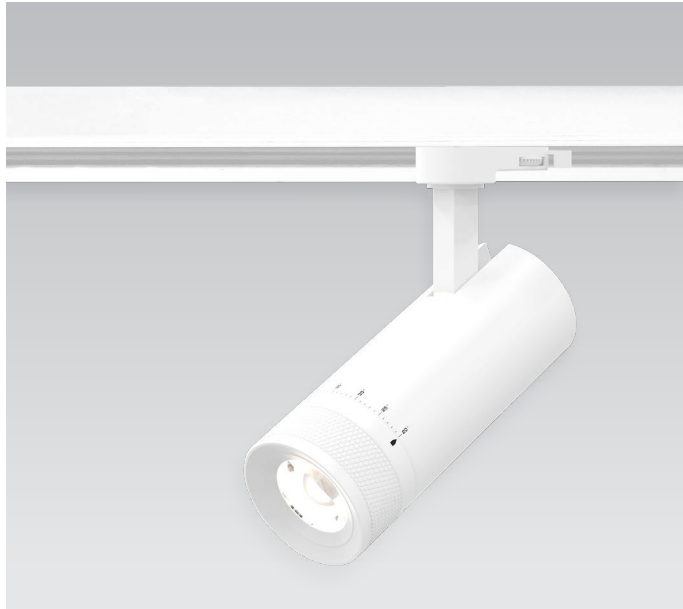

# FOCUS LED 29W ARCHITECTURAL TRACK FIXTURE

## PRODUCT DETAILS

No.	39714-XX-XX
Material	Die Cast Aluminum
Product Color	Black, White
Length	7.00"
Diameter	3.70"
Height	8.70"
Weight	1.96lb

## LIGHT SOURCE DETAILS

Light Source Type	Integrated LED
Input Voltage	120V
Wattage	29W
Delivered Lumens	Up to 2165 Lm @45°
Kelvin	3000K, 3500K
CRI	90+

## TECHNICAL DETAILS

Track Compatibility	Eurofase/ H-Style
Beam Angle	15° - 45° field adjustable
Dimmable	Triac Dimming
Adjustability	Up to 90° Vertical 350° Horizontal
Location Listing	Damp, Indoor use only
Approval	 Compliant
Warranty	