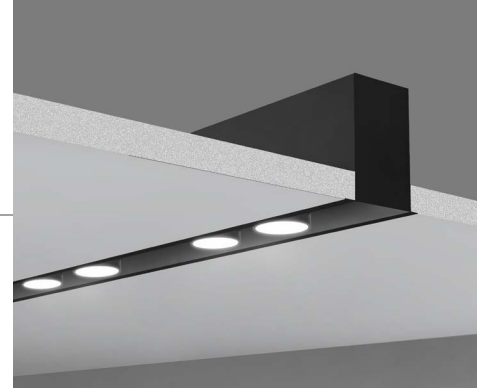

CONSTRUCT TRIMMED RECESSED MOUNT KITS (CTMK)

INCLUDES ALUMINUM CHANNEL, POWERFEED, REMOTE DRIVER

RUN SHAPE: Straight

KIT#	DESCRIPTION
CTMK-S-3-01 BK -02 WH	CONS. TRIM. REC. MNT. STR. SHP. 3' MAX 80W.
CTMK-S-6-01 BK -02 WH	CONS. TRIM. REC. MNT. STR. SHP. 6' MAX 80W.
CTMK-S-8-01 BK -02 WH	CONS. TRIM. REC. MNT. STR. SHP. 8' MAX 80W.
CTMK-S-12-01 BK -02 WH	CONS. TRIM. REC. MNT. STR. SHP. 12' MAX 80W.
CTMK-S-16-01 BK -02 WH	CONS. TRIM. REC. MNT. STR. SHP. 16' MAX 160W.
CTMK-S-20-01 BK -02 WH	CONS. TRIM. REC. MNT. STR. SHP. 20' MAX 160W.
CTMK-S-24-01 BK -02 WH	CONS. TRIM. REC. MNT. STR. SHP. 24' MAX 160W.

RUN SHAPE: L-Shape

KIT#	DESCRIPTION
CTMK-L-3X8-01 BK -02 WH	CONS. TRIM. REC. MNT. L SHP. 3'X8' MAX 80W.
CTMK-L-6X6-01 BK -02 WH	CONS. TRIM. REC. MNT. L SHP. 6'X6' MAX 80W.
CTMK-L-6X8-01 BK -02 WH	CONS. TRIM. REC. MNT. L SHP. 6'X8' MAX 160W.
CTMK-L-8X8-01 BK -02 WH	CONS. TRIM. REC. MNT. L SHP. 8'X8' MAX 160W.
CTMK-L-8X16-01 BK -02 WH	CONS. TRIM. REC. MNT. L SHP. 8'X16' MAX 160W.

RUN SHAPE: Square

KIT#	DESCRIPTION
CTMK-SQ-6-01 BK -02 WH	CONS. TRIM. REC. MNT. SQ. SHP. 6' MAX 160W.
CTMK-SQ-8-01 BK -02 WH	CONS. TRIM. REC. MNT. SQ. SHP. 8' MAX 160W.
CTMK-SQ-12-01 BK -02 WH	CONS. TRIM. REC. MNT. SQ. SHP. 12' MAX 320W.
CTMK-SQ-16-01 BK -02 WH	CONS. TRIM. REC. MNT. SQ. SHP. 16' MAX 320W.

RUN SHAPE: U-Shape

KIT#	DESCRIPTION
CTMK-U-6X3X6-01 BK -02 WH	CONS. TRIM. REC. MNT. U SHP. 6'X3'X6' MAX 160W.
CTMK-U-8X6X8-01 BK -02 WH	CONS. TRIM. REC. MNT. U SHP. 8'X6'X8' MAX 160W.
CTMK-U-12X8X12-01 BK -02 WH	CONS. TRIM. REC. MNT. U SHP. 12'X8'X12' MAX 240W.

RUN SHAPE: Ceiling to wall

KIT#	DESCRIPTION
CTMK-CTW-3X3-01 BK -02 WH	CONS. TRIM. REC. CEIL/WALL MNT. SHP. 3'X3' MAX 80W.
CTMK-CTW-3X6-01 BK -02 WH	CONS. TRIM. REC. CEIL/WALL MNT. SHP. 3'X6' MAX 80W.
CTMK-CTW-3X8-01 BK -02 WH	CONS. TRIM. REC. CEIL/WALL MNT. SHP. 3'X8' MAX 80W.

RUN SHAPE: Rectangle

KIT#	DESCRIPTION
CTMK-RT-6X8-01 BK -02 WH	CONS. TRIM. REC. MNT. RECT. SHP. 6'X8' MAX 160W.
CTMK-RT-8X12-01 BK -02 WH	CONS. TRIM. REC. MNT. RECT. SHP. 8'X12' MAX 320W.
CTMK-RT-8X16-01 BK -02 WH	CONS. TRIM. REC. MNT. RECT. SHP. 8'X16' MAX 480W.
CTMK-RT-12X20-01 BK -02 WH	CONS. TRIM. REC. MNT. RECT. SHP. 12'X20' MAX 480W.

* For custom trimmed recessed mount kits contact sales@eurofase.com