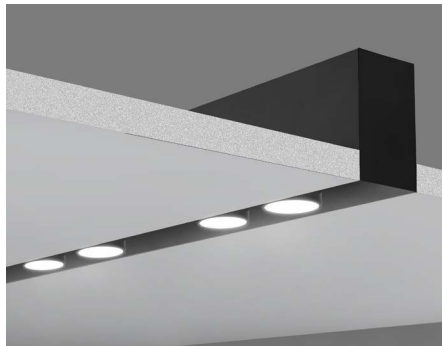

**STEP 2**

CHOOSE FROM A WIDE VARIETY OF 24V DC LIGHTING FIXTURES ENGINEERED TO SUIT A VARIETY OF LIGHTING APPLICATIONS. OBSERVE MAX WATTAGE LISTED IN KIT DESCRIPTION.