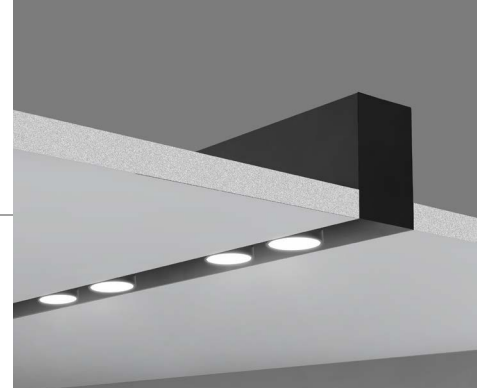

CONSTRUCT TRIMLESS RECESSED MOUNT KITS (CTMLSK)

INCLUDES ALUMINUM CHANNEL, POWERFEED, REMOTE DRIVER

RUN SHAPE: Straight

KIT#	DESCRIPTION
CTMLSK-S-3-01 BK -02 WH	CONS. TMLS. REC. MNT. STR. 3' MAX 80W.
CTMLSK-S-6-01 BK -02 WH	CONS. TMLS. REC. MNT. STR. 6' MAX 80W.
CTMLSK-S-8-01 BK -02 WH	CONS. TMLS. REC. MNT. STR. 8' MAX 80W.
CTMLSK-S-12-01 BK -02 WH	CONS. TMLS. REC. MNT. STR. 12' MAX 80W.
CTMLSK-S-16-01 BK -02 WH	CONS. TMLS. REC. MNT. STR. 16' MAX 160W.
CTMLSK-S-20-01 BK -02 WH	CONS. TMLS. REC. MNT. STR. 20' MAX 160W.
CTMLSK-S-24-01 BK -02 WH	CONS. TMLS. REC. MNT. STR. 24' MAX 160W.

RUN SHAPE: L-Shape

KIT#	DESCRIPTION
CTMLSK-L-3X8-01 BK -02 WH	CONS. TMLS. REC. MNT. L SHP. 3'X8' MAX 80W.
CTMLSK-L-6X6-01 BK -02 WH	CONS. TMLS. REC. MNT. L SHP. 6'X6' MAX 80W.
CTMLSK-L-6X8-01 BK -02 WH	CONS. TMLS. REC. MNT. L SHP. 6'X8' MAX 160W.
CTMLSK-L-8X8-01 BK -02 WH	CONS. TMLS. REC. MNT. L SHP. 8'X8' MAX 160W.
CTMLSK-L-8X16-01 BK -02 WH	CONS. TMLS. REC. MNT. L SHP. 8'X16' MAX 160W.

RUN SHAPE: Square

KIT#	DESCRIPTION
CTMLSK-SQ-6-01 BK -02 WH	CONS. TMLS. REC. MNT. SQ SHP. 6' MAX 160W.
CTMLSK-SQ-8-01 BK -02 WH	CONS. TMLS. REC. MNT. SQ SHP. 8' MAX 160W.
CTMLSK-SQ-12-01 BK -02 WH	CONS. TMLS. REC. MNT. SQ SHP. 12' MAX 320W.
CTMLSK-SQ-16-01 BK -02 WH	CONS. TMLS. REC. MNT. SQ SHP. 16' MAX 320W.

RUN SHAPE: U-Shape

KIT#	DESCRIPTION
CTMLSK-U-6X3X6-01 BK -02 WH	CONS. TMLS. REC. MNT. U SHP. 6'X3'X6' MAX 160W.
CTMLSK-U-8X6X8-01 BK -02 WH	CONS. TMLS. REC. MNT. U SHP. 8'X6'X8' MAX 160W.
CTMLSK-U-12X8X12-01 BK -02 WH	CONS. TMLS. REC. MNT. U SHP. 12'X8'X12' MAX 240W.

RUN SHAPE: Ceiling to wall

KIT#	DESCRIPTION
CTMLSK-CTW-3X3-01 BK -02 WH	CONS. TMLS. REC. CEIL/WALL MNT. SHP. 3'X3'. MAX 80W.
CTMLSK-CTW-3X6-01 BK -02 WH	CONS. TMLS. REC. CEIL/WALL MNT. SHP. 3'X6'. MAX 80W.
CTMLSK-CTW-3X8-01 BK -02 WH	CONS. TMLS. REC. CEIL/WALL MNT. SHP. 3'X8'. MAX 80W.

RUN SHAPE: Rectangle

KIT#	DESCRIPTION
CTMLSK-RT-6X8-01 BK -02 WH	CONS. TMLS. REC. MNT. RECT. SHP. 6'X8' MAX 160W.
CTMLSK-RT-8X12-01 BK -02 WH	CONS. TMLS. REC. MNT. RECT. SHP. 8'X12' MAX 320W.
CTMLSK-RT-8X16-01 BK -02 WH	CONS. TMLS. REC. MNT. RECT. SHP. 8'X16' MAX 480W.
CTMLSK-RT-12X20-01 BK -02 WH	CONS. TMLS. REC. MNT. RECT. SHP. 12'X20' MAX 480W.