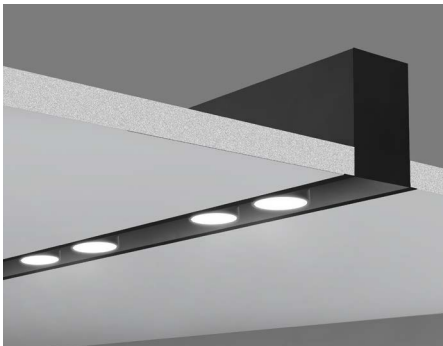

CONSTRUCT TRIMMED RECESSED MOUNT KITS (CTMK) PAGE 5